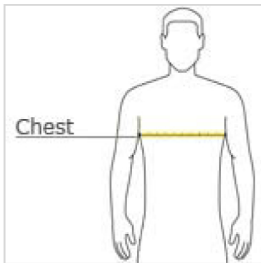

HOW TO MEASURE

CHEST

With arms down at sides, measure around the upper body, under arms and over the fullest part of the chest.

SIZE CHART

	S	M	L	XL	2XL	3XL	4XL	5XL
Chest	34-36	38-40	42-44	46-48	50-52	54-56	58-60	62-64